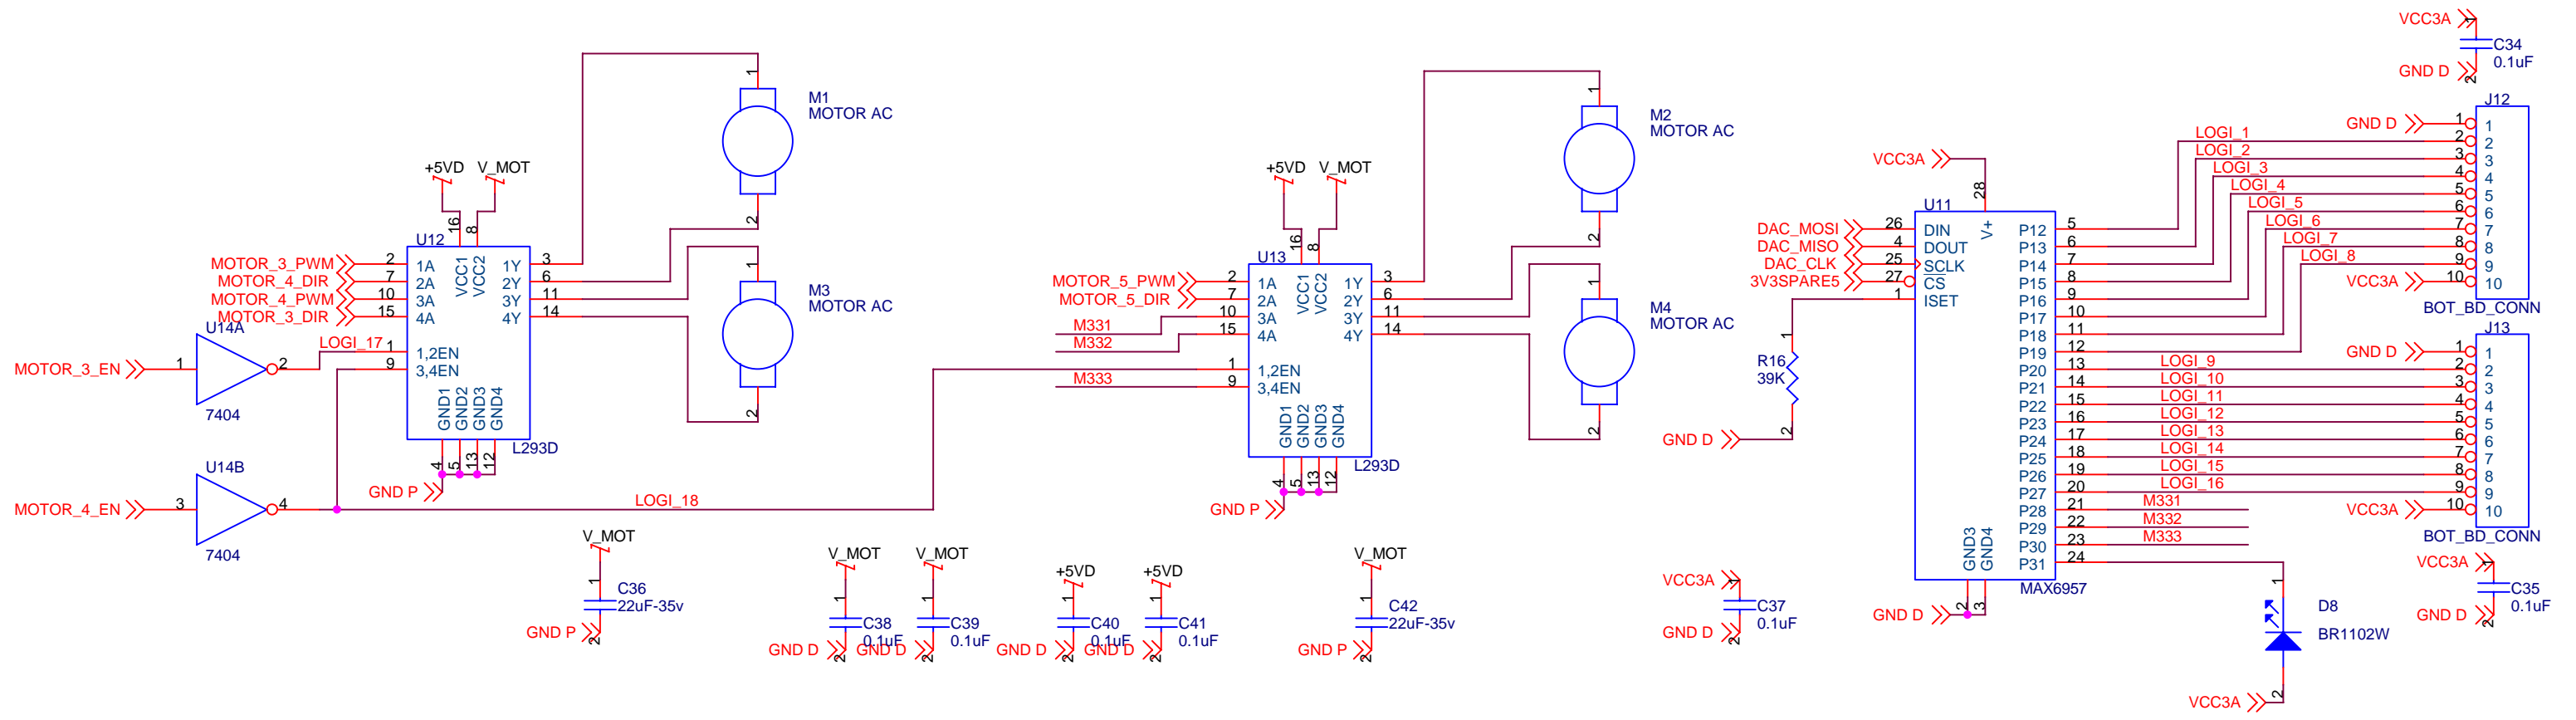

MAX'S LITTLE ROBOT SHOP COMPANY CONFIDENTIAL		
Title DOHN JOE - POWER SUPPLIES		
Size B	Document Number DJ_POWER_BD	Rev R1
Date: Saturday, November 01, 2003	Sheet 1 of 3	

Title <Title>		
Size B	Document Number <Doc>	Rev <RevCode>
Date: Saturday, November 01, 2003	Sheet 1	of 3

Title			<Title>
Size	Document Number	Rev	
B	<Doc>	<RevCode>	
Date:	Saturday, November 01, 2003	Sheet	1 of 3