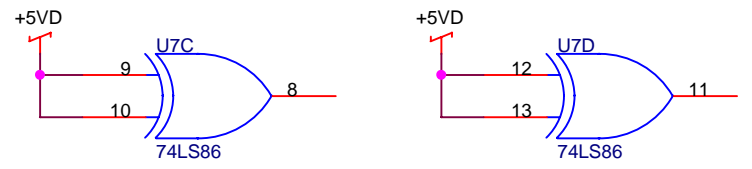

MAX'S LITTLE ROBOT SHOP COMPANY CONFIDENTIAL		
Title DOHN JOE - POWER SUPPLIES		
Size B	Document Number DJ_POWER_BD	Rev R1
Date: Saturday, November 01, 2003	Sheet 1 of 3	

Title <Title>		
Size B	Document Number <Doc>	Rev <RevCode>
Date: Saturday, November 01, 2003	Sheet 1	of 3