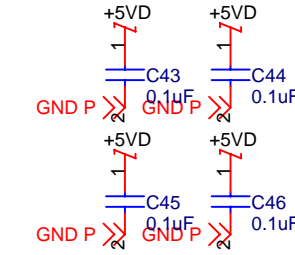

MAX'S LITTLE ROBOT SHOP COMPANY CONFIDENTIAL		
Title DOHN JOE - POWER SUPPLIES		
Size B	Document Number DJ_POWER_BD	Rev R1
Date: Saturday, November 01, 2003	Sheet 1 of 3	

Title <Title>		
Size B	Document Number <Doc>	Rev <RevCode>
Date: Saturday, November 01, 2003	Sheet 1	of 3