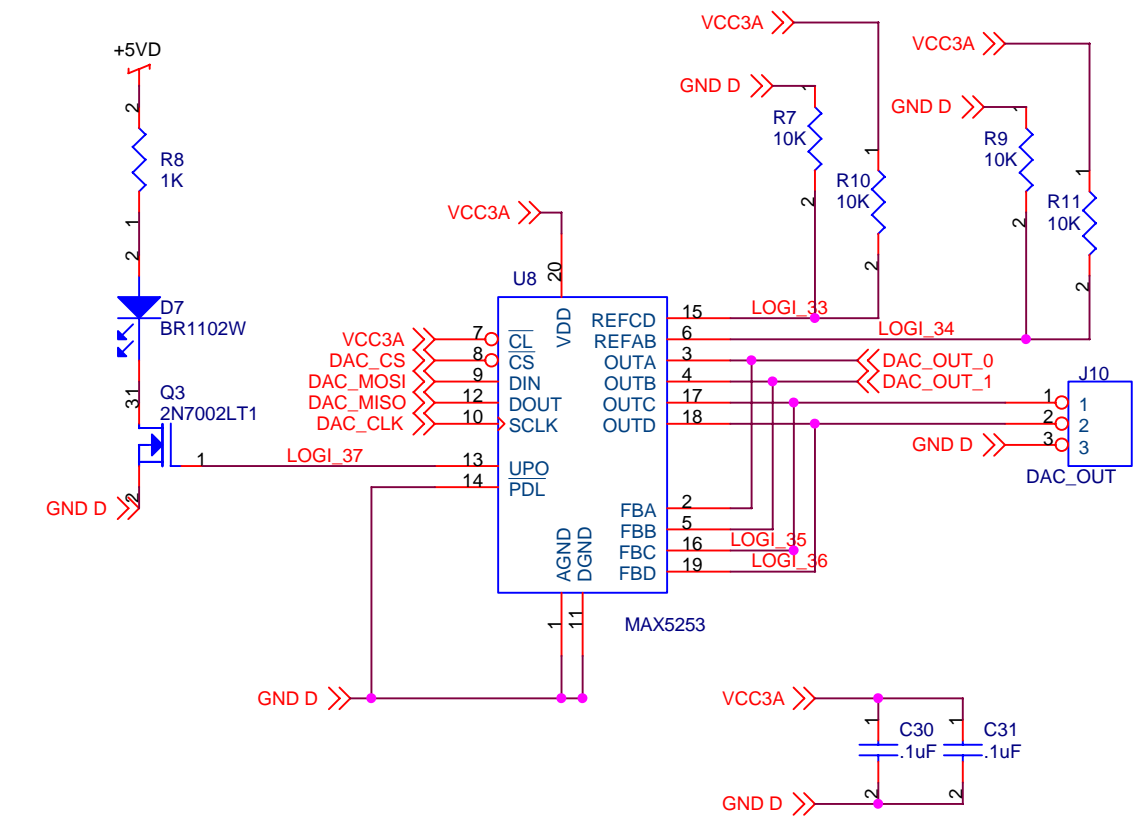

MAX'S LITTLE ROBOT SHOP COMPANY CONFIDENTIAL		
Title DOHN JOE - POWER SUPPLIES		
Size B	Document Number DJ_POWER_BD	Rev R1
Date: Saturday, November 01, 2003	Sheet 1 of 3	

Title <Title>		
Size B	Document Number <Doc>	Rev <RevCode>
Date: Saturday, November 01, 2003	Sheet 1	of 3