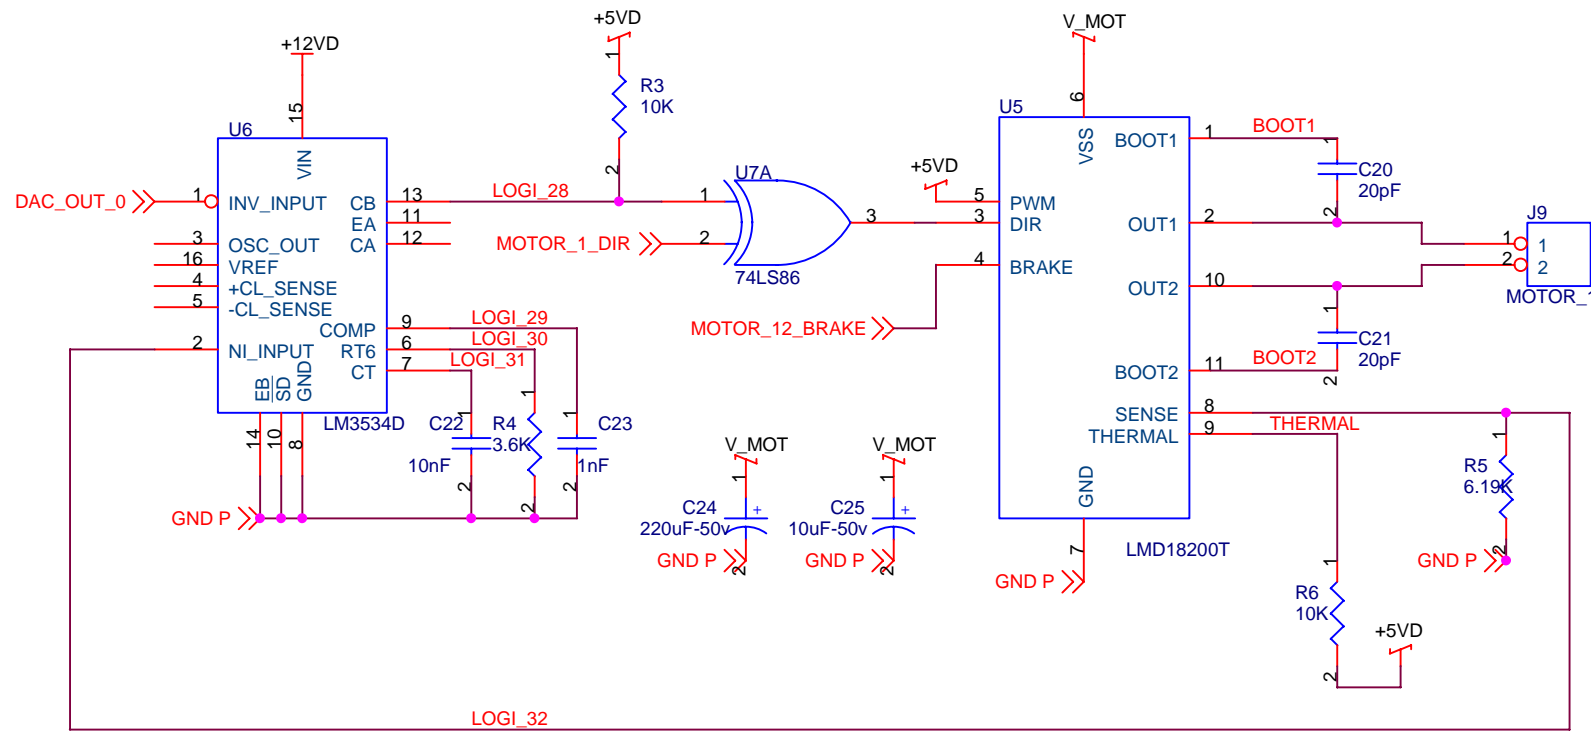

MAX'S LITTLE ROBOT SHOP COMPANY CONFIDENTIAL		
Title DOHN JOE - POWER SUPPLIES		
Size B	Document Number DJ_POWER_BD	Rev R1
Date: Saturday, November 01, 2003	Sheet 1 of 3	

Title <Title>		
Size B	Document Number <Doc>	Rev <RevCode>
Date: Saturday, November 01, 2003	Sheet 1	of 3