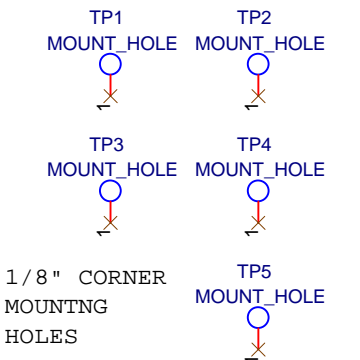

MAX'S LITTLE ROBOT SHOP COMPANY CONFIDENTIAL		
Title DOHN JOE - POWER SUPPLIES		
Size B	Document Number DJ_POWER_BD	Rev R1
Date: Saturday, November 01, 2003	Sheet 1 of 3	

Title <Title>		
Size B	Document Number <Doc>	Rev <RevCode>
Date: Saturday, November 01, 2003	Sheet 1	of 3