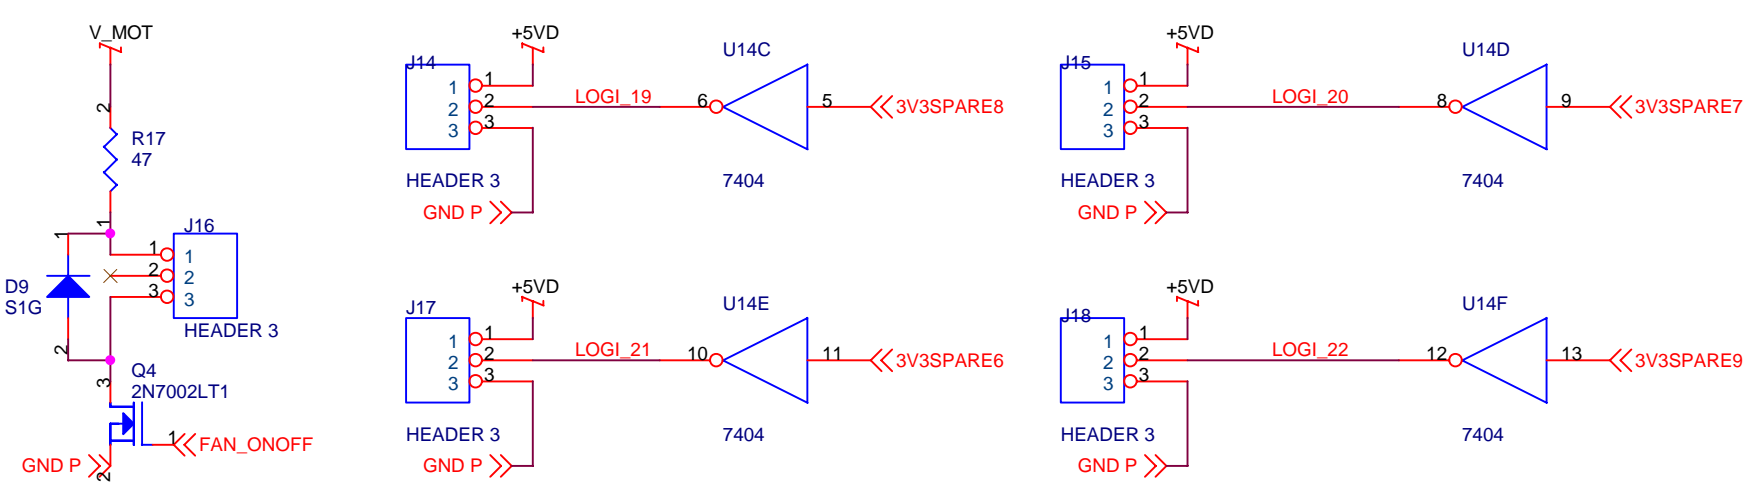

MAX'S LITTLE ROBOT SHOP COMPANY CONFIDENTIAL		
Title DOHN JOE - POWER SUPPLIES		
Size B	Document Number DJ_POWER_BD	Rev R1
Date: Saturday, November 01, 2003	Sheet 1 of 3	

Title <Title>		
Size B	Document Number <Doc>	Rev <RevCode>
Date: Saturday, November 01, 2003	Sheet 1	of 3