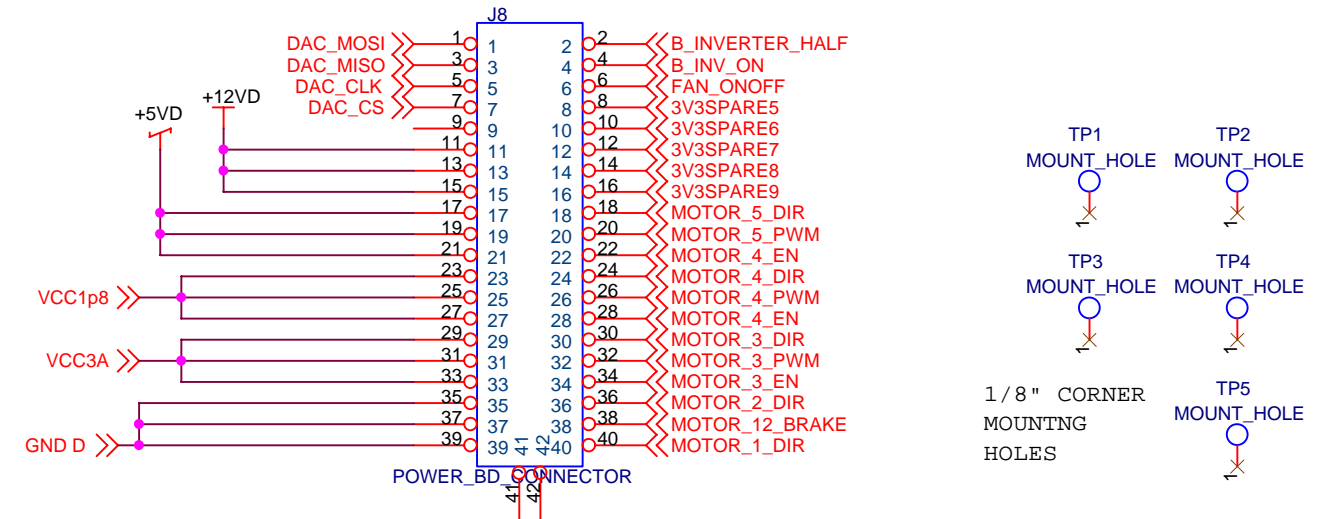

MAX'S LITTLE ROBOT SHOP COMPANY CONFIDENTIAL		
Title DOHN JOE - POWER SUPPLIES		
Size B	Document Number DJ_POWER_BD	Rev R1
Date: Saturday, November 01, 2003	Sheet 1 of 3	

Title <Title>		
Size B	Document Number <Doc>	Rev <RevCode>
Date: Saturday, November 01, 2003	Sheet 1	of 3