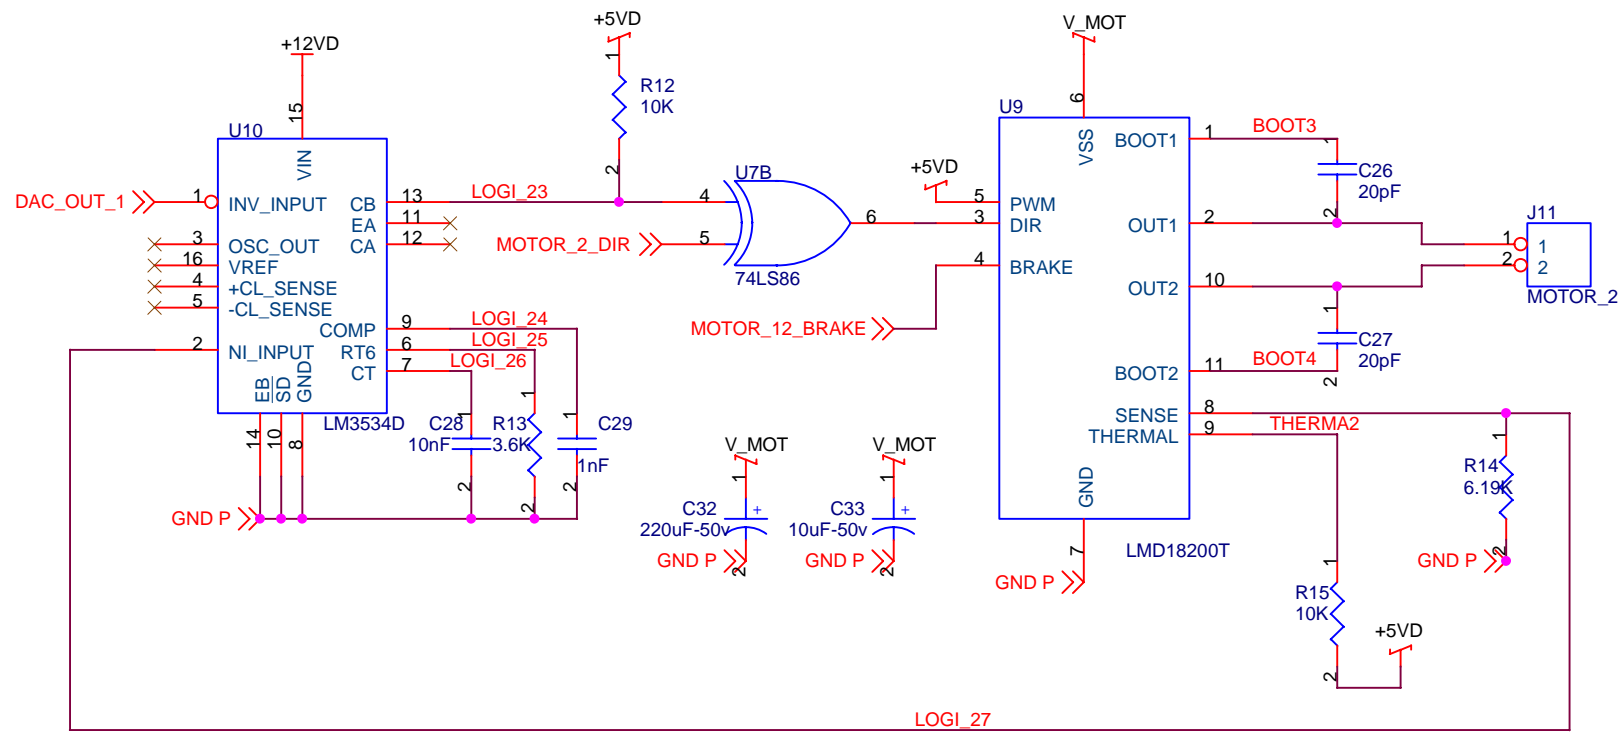

MAX'S LITTLE ROBOT SHOP COMPANY CONFIDENTIAL		
Title DOHN JOE - POWER SUPPLIES		
Size B	Document Number DJ_POWER_BD	Rev R1
Date: Saturday, November 01, 2003	Sheet 1 of 3	

Title <Title>		
Size B	Document Number <Doc>	Rev <RevCode>
Date: Saturday, November 01, 2003	Sheet 1	of 3