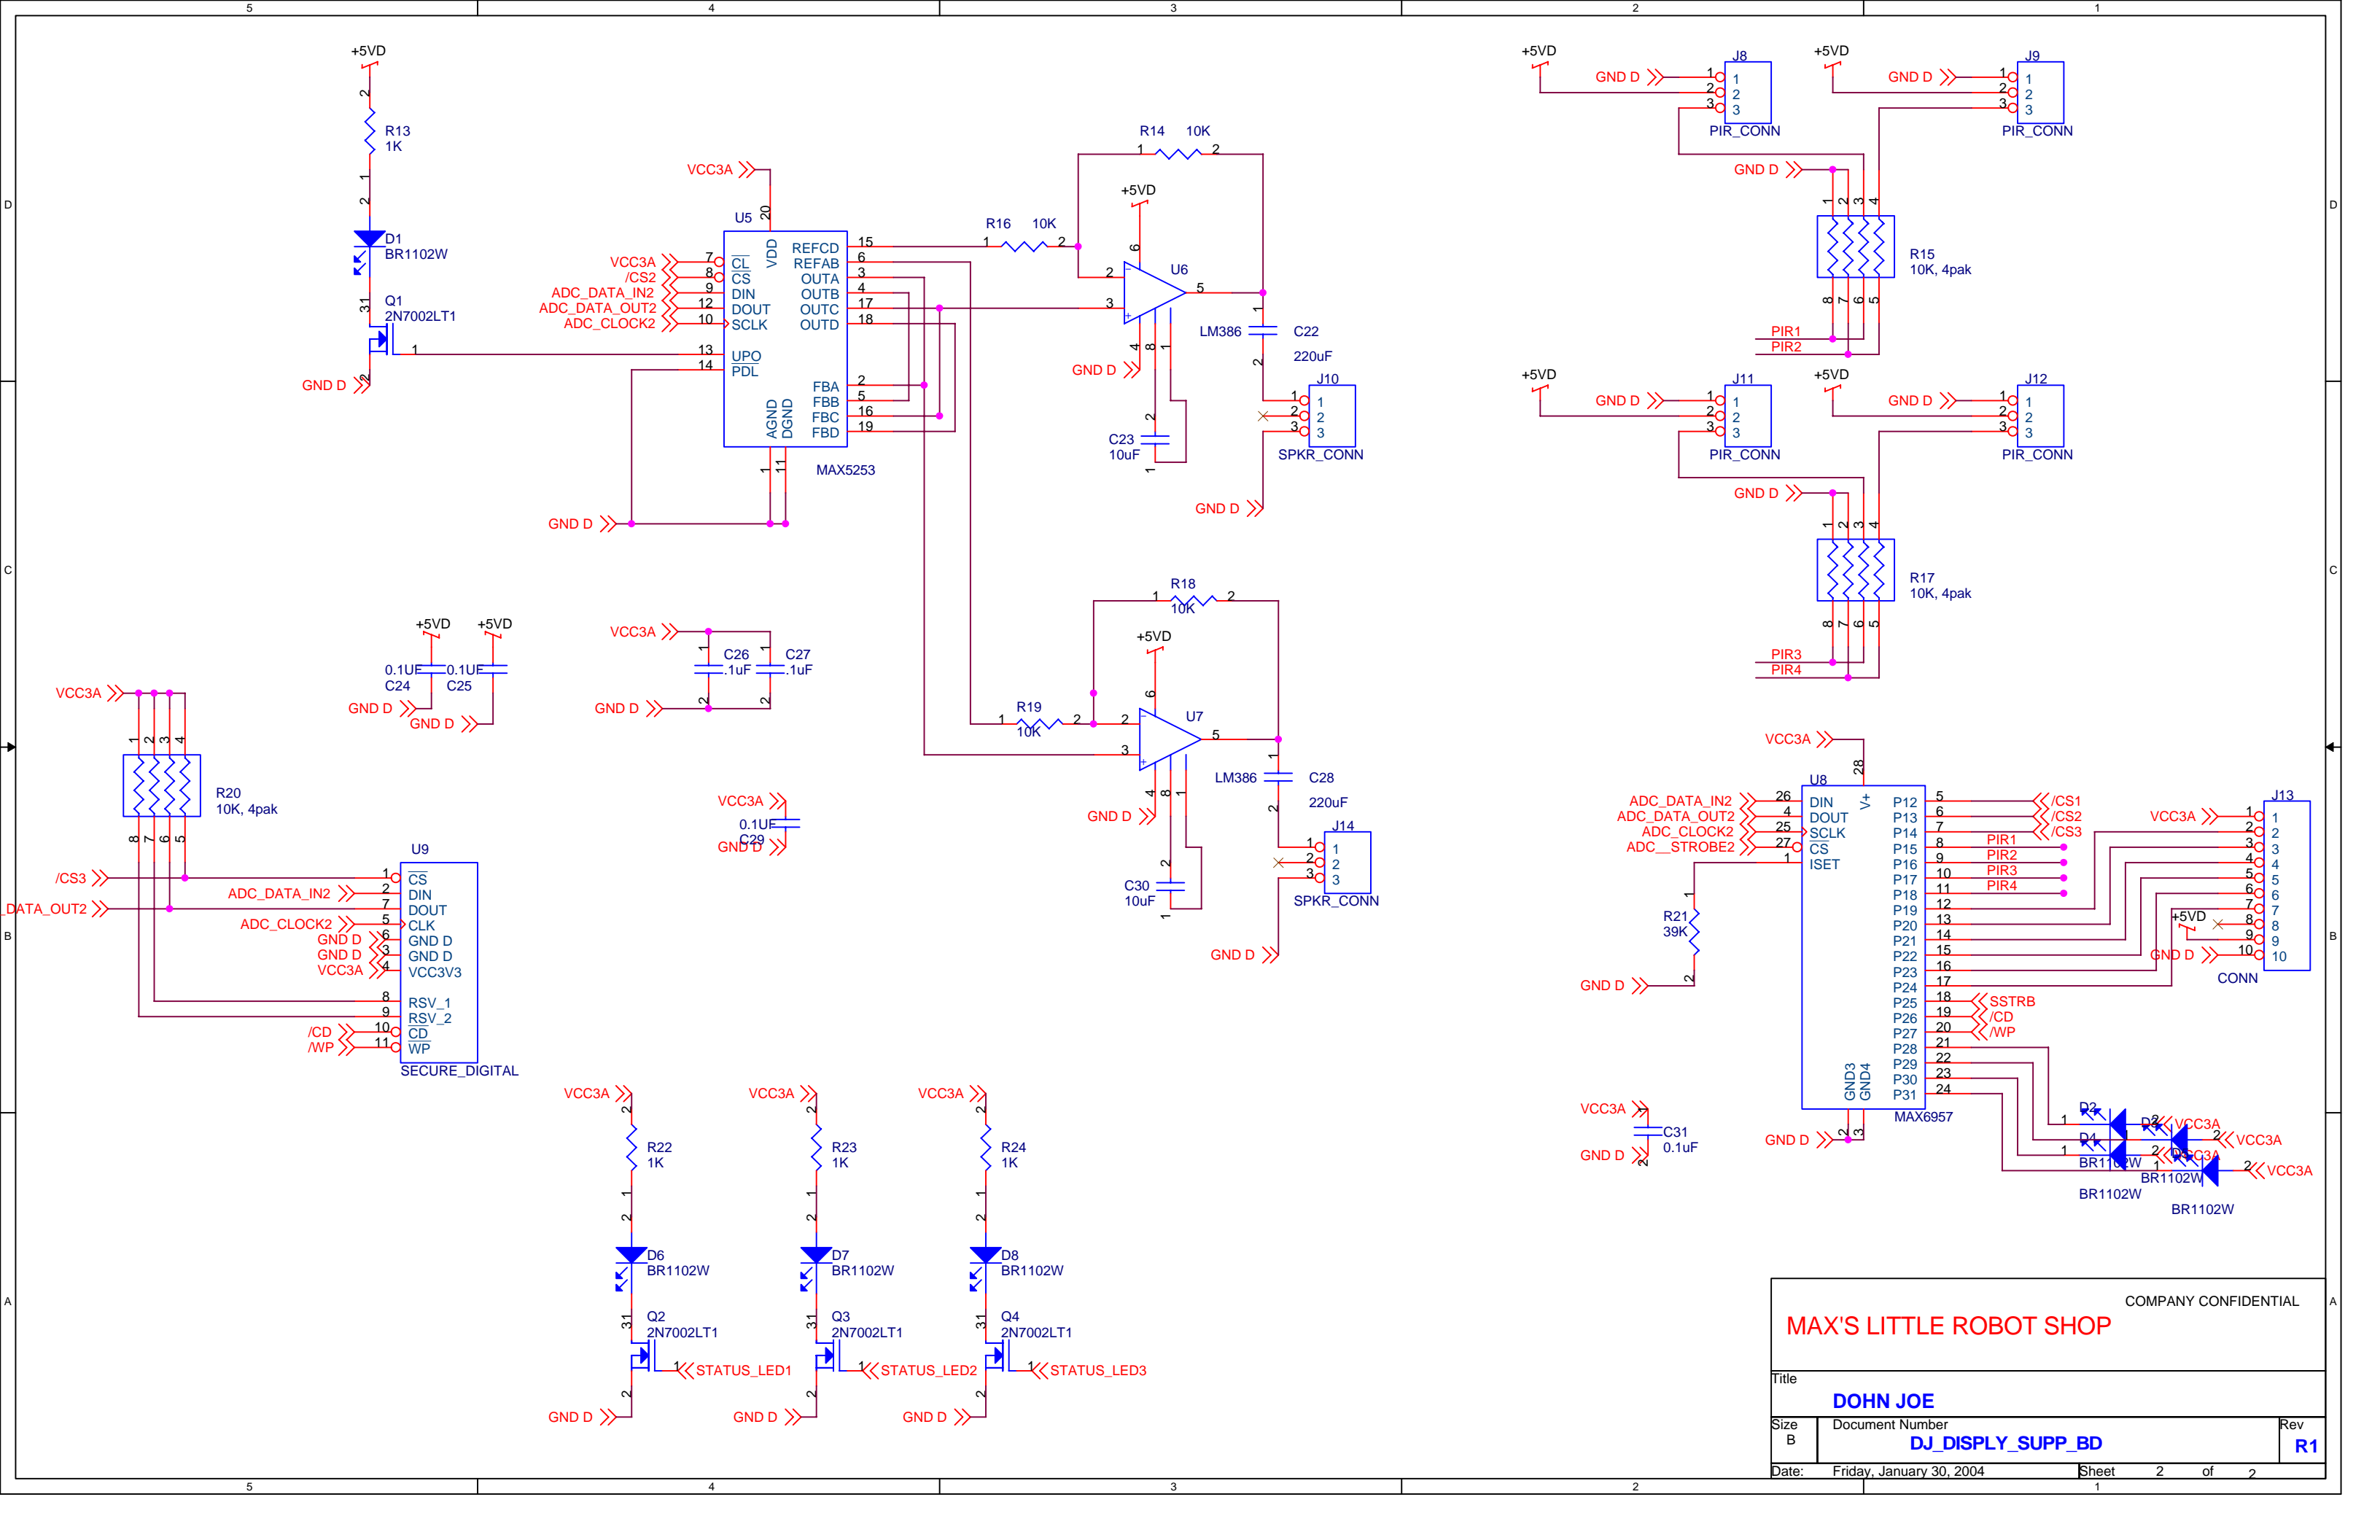

.18 wide pads
 .072 length pads
 centers of pads
 are .22 apart

COMPANY CONFIDENTIAL		
MAX'S LITTLE ROBOT SHOP		
Title		
DOHN JOE		
Size	Document Number	Rev
B	DJ_DISPLY_SUPP_BD	R1
Date:	Friday, January 30, 2004	Sheet 2 of 2

COMPANY CONFIDENTIAL

MAX'S LITTLE ROBOT SHOP

Title		
DOHN JOE		
Size	Document Number	Rev
B	DJ_DISPLY_SUPP_BD	R1
Date:	Friday, January 30, 2004	Sheet 2 of 2