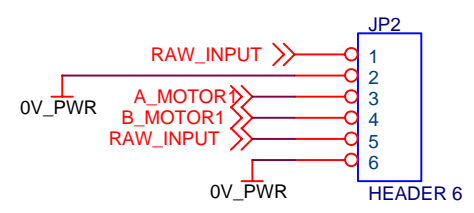

MAX'S LITTLE ROBOT SHOP		
Title ROBOT MOTOR DRIVER		
Size B	Document Number SOJ_MTR.DSN	Rev P1
Date: Tuesday, December 12, 2006	Sheet 1	of 2

MAX'S LITTLE ROBOT SHOP		
Title ROBOT MOTOR DRIVER		
Size B	Document Number SOJ_MTR.DSN	Rev P1
Date: Tuesday, December 12, 2006	Sheet 2	of 2