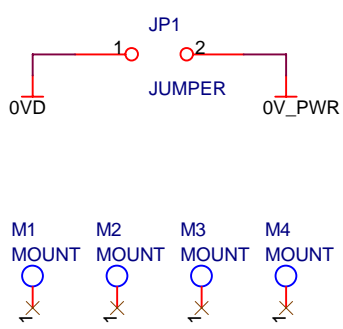

MAX'S LITTLE ROBOT SHOP		
Title ROBOT MOTOR DRIVER		
Size B	Document Number SOJ_MTR.DSN	Rev P1
Date: Tuesday, December 12, 2006	Sheet 1	of 2

MAX'S LITTLE ROBOT SHOP		
Title ROBOT MOTOR DRIVER		
Size B	Document Number SOJ_MTR.DSN	Rev P1
Date: Tuesday, December 12, 2006	Sheet 2	of 2