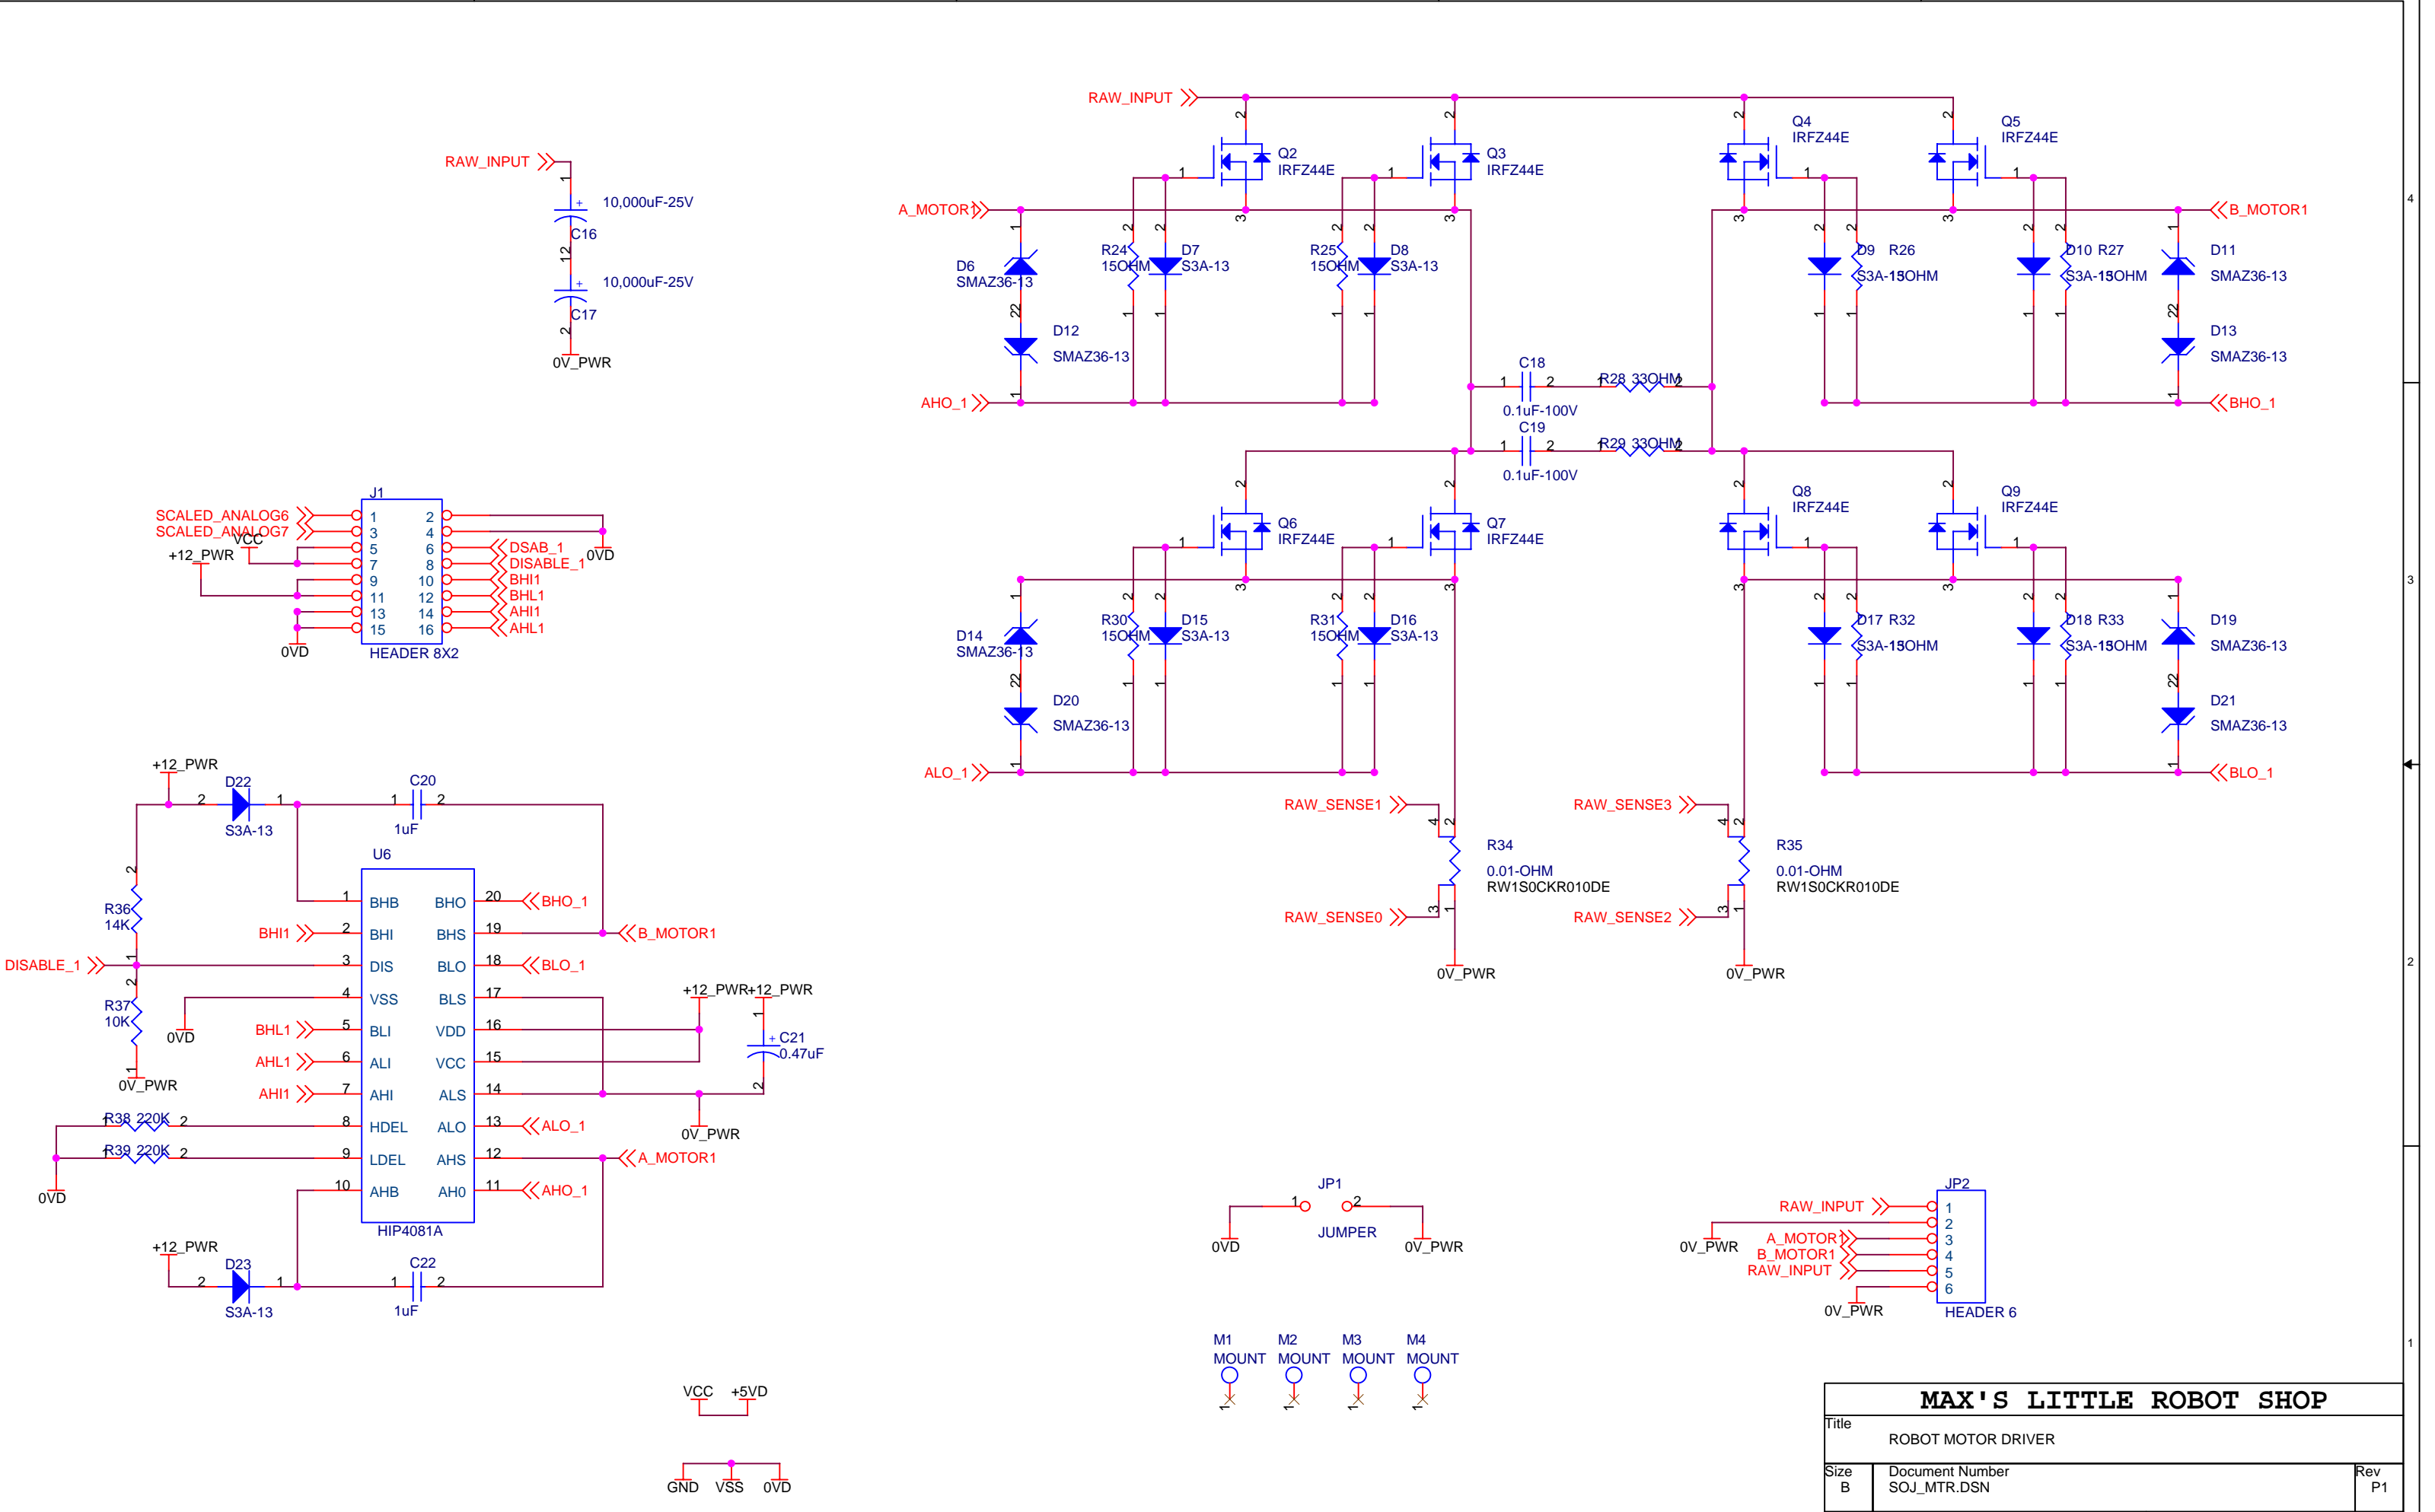

MAX'S LITTLE ROBOT SHOP		
Title ROBOT MOTOR DRIVER		
Size B	Document Number SOJ_MTR.DSN	Rev P1
Date: Tuesday, December 12, 2006	Sheet 1	of 2

MAX'S LITTLE ROBOT SHOP		
Title ROBOT MOTOR DRIVER		
Size B	Document Number SOJ_MTR.DSN	Rev P1
Date: Tuesday, December 12, 2006	Sheet 2	of 2